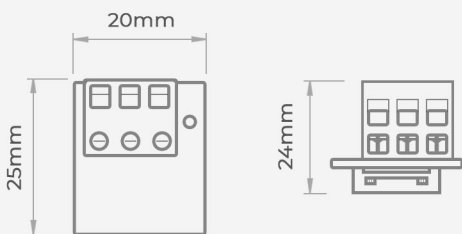

Plug-on RS232 Module

EC-i RS232

Suitable for EC & EC-i Security Systems

 infinity series
powered by EliteControl

5 Year **Warranty**

Dimensions

Features

- Plug-on
- 3rd party home automation interface module
- NZ designed & manufactured
- 5 year warranty
- Suitable for EC control panels